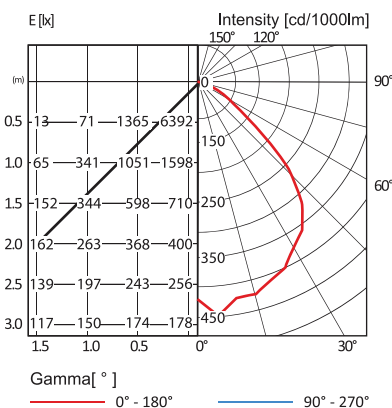

PACIFIC

AURORAS LED

PLP Linear Diffused Series

Description

Low profile (70mm) surface mount fixture with wrap around diffuser.

Application

general offices, retail, education and commercial.

Photometric

Mechanical

| | |
|---------------------|---------------------------|
| Construction | Made of cold rolled steel |
| Diffuser | Atlanta Diffuser |

Dimension

Ordering Data

| MODEL NO. | Dimension (LxWxH)(mm) | Light Source Model | Nominal System Power (Watt) | Nominal System Lumen Output (lm) | Nominal System Efficacy (lm/W) |
|--------------|-----------------------|--------------------|-----------------------------|----------------------------------|--------------------------------|
| PLP A3 (1x2) | 618x305x70 | Philips | 19 | >2250 | 118 |
| PLP B4 (1x2) | 618x305x70 | Philips | 40 | >3800 | 95 |
| PLP C4 (1x2) | 618x305x70 | Philips | 59 | >5550 | 94 |
| PLP B4 (1x4) | 1204x305x70 | Philips | 40 | >3800 | 95 |
| PLP D4 (1x4) | 1204x305x70 | Philips | 80 | >7550 | 94 |
| PLP F4 (1x4) | 1204x305x70 | Philips | 120 | >11350 | 95 |