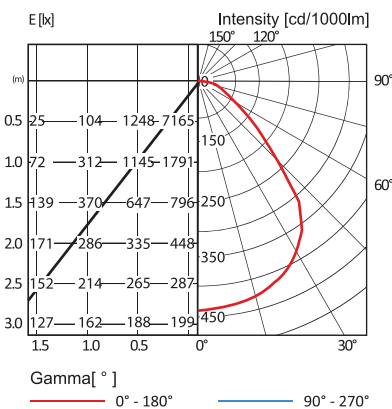

Description

Plaster recessed LED linear troffer.

Application

Plaster or gyrock ceiling, offices, schools, retail and commercial.

Photometric

IES file No: SJ5168

Options

- Dimming
- 3000K / 6500K
- Cyanosis
- Emergency

Electrical

Control Gear	Tridonic
Light Source	Linear LED Strip
Wattage	39W
Lumen Output	>4050lm
CRI	80
LER	104
CCT	4000K
SDCM	<4
L70	50,000hrs

Mechanical

Construction	Made of cold rolled steel
Diffuser	AA12 Acrylic

Dimension

PPRT B5 (1x2): W=300mm L=617mm
PPRT B5 (1x4): W=300mm L=1227mm

Ordering Data

MODEL NO.	Dimension (LxWxH)(mm)	Light Source Model	Nominal System Power (Watt)	Nominal System Lumen Output (lm)	Nominal System Efficacy (lm/W)
PPRT B5 (1x2)	642x325x90	Tridonic	24	>2100	88
PPRT B5 (1x2)	642x325x90	Tridonic	39	>4050	104
PPRT B5 (1x4)	1250x325x90	Tridonic	24	>2100	88
PPRT B5 (1x4)	1250x325x90	Tridonic	39	>4050	104
PPRT D5 (1x4)	1250x325x90	Tridonic	44	>4250	97
PPRT D5 (1x4)	1250x325x90	Tridonic	78	>8100	104