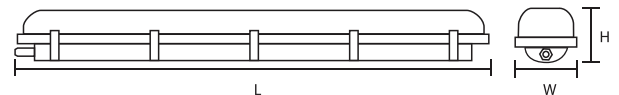

Description

IP65 heavy duty vandal resistant polycarbonate linear LED fixture. Complete with polycarbonate diffuser & stainless steel mounting clips.

Photometric

IES file No: SJ4768

Options

- T8 LED Tube
- Emergency
- Shower Lights
- Pole Mount
- Dimming

Mechanical

Construction	Polycarbonate
Diffuser	Polycarbonate
Secondary Diffuser	Frosted U Shape

Dimension

Ordering Data

MODEL NO.	Dimension (LxWxH) (mm)	Light Source Model	Nominal System Power (W)	Nominal System Lumen Output (lm)	Nominal System Efficacy (lm/W)
PCR A5	660x85x87	Tridonic	12	>1000	83
PCR A5	660x85x87	Tridonic	20	>1900	95
PCR B5	660x134x87	Tridonic	24	>2100	88
PCR B5	660x134x87	Tridonic	39	>3800	97
PCR B5	1269x85x87	Tridonic	24	>2100	88
PCR B5	1269x85x87	Tridonic	39	>3800	97
PCR D5	1269x134x87	Tridonic	48	>4200	88
PCR D5	1269x134x87	Tridonic	78	>7700	99