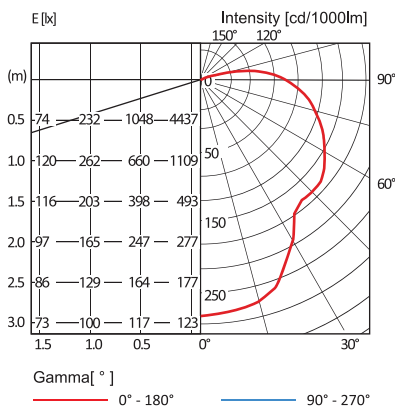

Description

IP65 heavy duty vandal resistant polycarbonate linear LED fixture. Complete with polycarbonate diffuser & stainless steel mounting clips.

Photometric

IES file No: SJ4768

Options

- T8 LED Tube
- Emergency
- Shower Lights
- Pole Mount
- Dimming

Application

Carparks, under eaves, service areas and other industrial applications.

Electrical

Control Gear	Tridonic
Light Source	Linear LED Strip
Wattage	39W
Lumen Output	>3800lm
CRI	80
LER	97
CCT	4000K
SDCM	<4
L70	50,000hrs

Mechanical

Construction	Polycarbonate
Diffuser	Polycarbonate
Secondary Diffuser	Frosted U Shape

Dimension

Ordering Data

MODEL NO.	Dimension (LxWxH) (mm)	Light Source Model	Nominal System Power (W)	Nominal System Lumen Output (lm)	Nominal System Efficacy (lm/W)
PCR A5	660x85x87	Tridonic	12	>1000	83
PCR A5	660x85x87	Tridonic	20	>1900	95
PCR B5	660x134x87	Tridonic	24	>2100	88
PCR B5	660x134x87	Tridonic	39	>3800	97
PCR B5	1269x85x87	Tridonic	24	>2100	88
PCR B5	1269x85x87	Tridonic	39	>3800	97
PCR D5	1269x134x87	Tridonic	48	>4200	88
PCR D5	1269x134x87	Tridonic	78	>7700	99