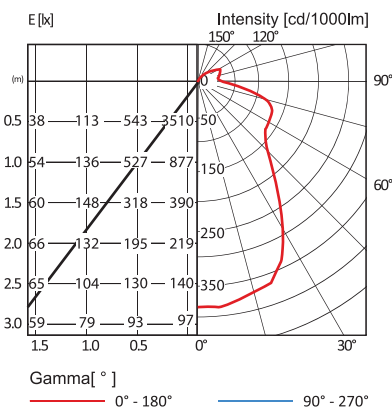

Description

Surface mounted LED linear wide diffused batten.

Application

Suitable for commercial, industrial and domestic applications.

Photometric

IES file No: SJ5158

Electrical

Control Gear	Tridonic
Light Source	Linear LED Strip
Wattage	24W
Lumen Output	>2350lm
CRI	80
LER	97
CCT	4000K
SDCM	<4
L70	50,000hrs

Mechanical

Construction	Made of cold rolled steel
Diffuser	AA12 Acrylic

Dimension

Ordering Data

MODEL NO.	Dimension (LxWxH)(mm)	Light Source Model	Nominal System Power (W)	Nominal System Lumen Output (lm)	Nominal System Efficacy (lm/W)
PDBW A5	624x120x108	Tridonic	12	>1150	96
PDBW A5	624x120x108	Tridonic	20	>2150	108
PDBW B5	624x120x108	Tridonic	24	>2350	97
PDBW B5	624x120x108	Tridonic	39	>4350	111
PDBW B5	1234x120x108	Tridonic	24	>2350	97
PDBW B5	1234x120x108	Tridonic	39	>4350	111
PDBW D5	1234x120x108	Tridonic	48	>4650	97
PDBW D5	1234x120x108	Tridonic	78	>8750	112

*Note: Subject to +/- 1.5mm

*Specification subject to change without prior notice.

For the latest product information please visit <http://www.sirijaya.com>