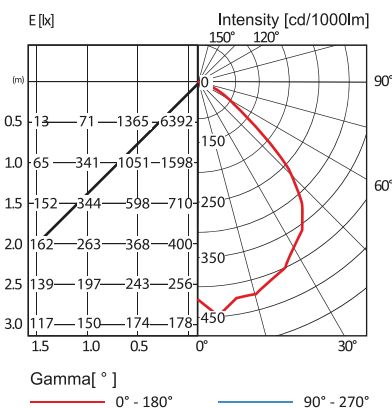

Photometric

IES file No: SJ4976

Options

- Dimming
- 3000K/6500K
- Emergency

Electrical

Control Gear	Philips
Light Source	Linear LED Strip
Wattage	40W
Lumen Output	>3800lm
CRI	80
LER	95
CCT	4000K
SDCM	<4
L70	50,000hrs

Mechanical

Construction	Made of cold rolled steel
Diffuser	Atlanta Diffuser