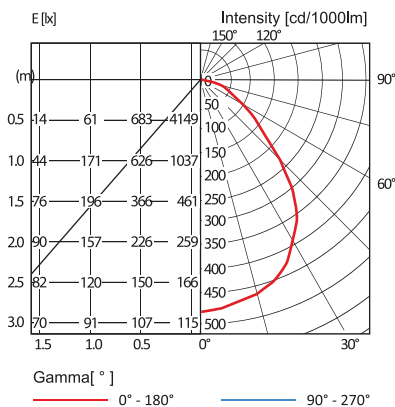

Description

Surface mount LED troffer complete with prismatic diffuser.

Application

Suitable for office, retail, commercial, education and hospitals.

Photometric

IES file No: SJ5169

Electrical

Control Gear	Tridonic
Light Source	Linear LED Strip
Wattage	24W
Lumen Output	>2150lm
CRI	80
LER	90
CCT	4000K
SDCM	<4
L70	50,000hrs

Mechanical

Construction	Made of cold rolled steel
Diffuser	AA12 Acrylic

Dimension

Options

- 3000K / 6500K
- Cyanosis
- Dimming

Ordering Data

MODEL NO.	Dimension (LxWxH)(mm)	Light Source Model	Nominal System Power (W)	Nominal System Lumen Output (lm)	Nominal System Efficacy (lm/W)
PTBT B5/S (2x2)	595x595x70	Tridonic	12	>1150	96
PTBT B5/S (2x2)	595x595x70	Tridonic	20	>2150	108
PTBT B5/S (1x4)	1195x295x70	Tridonic	24	>2150	90
PTBT B5/S (1x4)	1195x295x70	Tridonic	39	>4300	110
PTBT D5/S (1x4)	1195x295x70	Tridonic	48	>4600	96
PTBT D5/S (1x4)	1195x295x70	Tridonic	78	>8650	111

*Note: Subject to +/- 1.5mm

*Specification subject to change without prior notice.