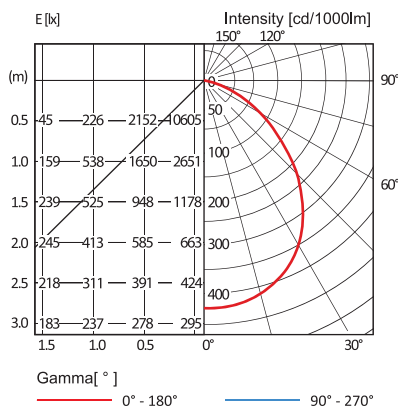

Photometric

Options

- 4000K
- Recess
- Dimming

Electrical

Control Gear	Osram
Light Source	Osram PrevaLED SKY-LP
Wattage	60W
Lumen Output	>6000lm
CRI	70
LER	100
CCT	6500K
SDCM	<5
L70	50,000hrs

Mechanical

Construction Made of cold rolled steel

Dimension

Ordering Data

MODEL NO.	Dimension (LxWxH) (mm)	Light Source Model	Nominal System Power (W)	Nominal System Lumen Output (lm)	Nominal System Efficacy (lm/W)
SL 402.2	365x365x62	Osram	60	>6000	100
SL 402.4	595x595x62	Osram	120	>12000	100

*Note: Subject to +/- 1.5mm

*Specification subject to change without prior notice.