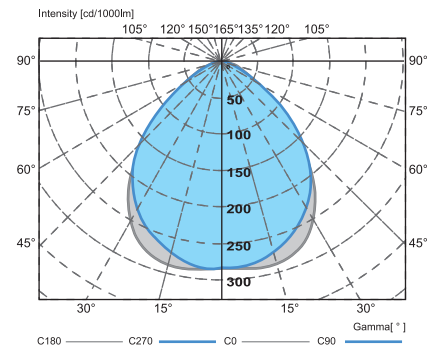

TM5 Utilization Factors

Utilization factors			LOR =62.7% DLOR =62.7% ULOR =0.0%								
Room reflection			Room index								
C	W	F	0.75	1	1.25	1.5	2	2.5	3	4	5
0.7	0.5	0.2	44	48	52	55	59	61	63	65	66
			40	44	49	52	56	58	60	63	65
	0.1	37	41	46	49	53	56	58	61	63	
0.5	0.5	0.2	43	47	51	53	57	59	61	63	64
			39	44	48	51	54	57	59	61	62
	0.1	37	41	45	48	52	59	57	59	61	
0.3	0.5	0.2	42	46	50	52	55	57	59	60	62
			39	43	47	49	53	55	57	59	60
	0.1	36	41	45	47	51	54	55	58	59	
0.0	0.0	0.0	35	39	43	46	49	51	53	55	56
			SHR NOM =1.50			SHR MAX =1.50			SHR MAX		
			TR =1.68