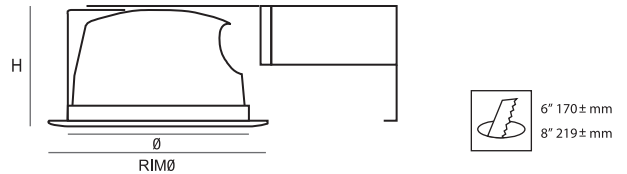

Recessed downlight for compact fluorescent lamps in horizontal mode. High reflectance vacuum metallisation aluminium faceted reflector. Equipped with a removable gear box for easy maintenance. High luminous efficiency. Single and twin lamp selection availability. Suitable for commercial Building, offices, conference rooms, classrooms, shops, etc.

TM5 Utilization Factors

Utilization factors			LOR =62.7% DLOR =62.7% ULOR =0.0%								
Room reflection			Room index								
C	W	F	0.75	1	1.25	1.5	2	2.5	3	4	5
0.7	0.5	0.2	44	48	52	55	59	61	63	65	66
			40	44	49	52	56	58	60	63	65
	0.1	37	41	46	49	53	56	58	61	63	
0.5	0.5	0.2	43	47	51	53	57	59	61	63	64
			39	44	48	51	54	57	59	61	62
	0.1	37	41	45	48	52	59	57	59	61	
0.3	0.5	0.2	42	46	50	52	55	57	59	60	62
			39	43	47	49	53	55	57	59	60
	0.1	36	41	45	47	51	54	55	58	59	
0.0	0.0	0.0	35	39	43	46	49	51	53	55	56
			SHR NOM =1.50			SHR MAX =1.50			SHR MAX		
			TR =1.68								

Technical Data

Body & Ring	Made of cold rolled steel.
Reflector	High quality specular/matt finish aluminium.
Paintwork	Coated with a high gloss white epoxy polyester powder, giving resilient finish.
Light Source	Compact fluorescent lamp of PLC 10W,13W,18W, 26W, 32W & 42W.
Electrical Data	240V, 50Hz Power factor 0.9
Wattage	PLC-10W/13W/18W/26W/32W/42W.
Wire	HR 105° C
Ballast	Polyester vacuum impregnated.
Lampholder	G24d/G24q
Condenser	Metallized polypropylene film.
Optional components	Electronic ballast/Emergency pack.

Dimensions 6" (Ø158) H100 RIMØ189(MM)

MODEL NO.	NO. OF LAMP
PLUTO 100.6110	1x10W
PLUTO 100.6113	1x13W
PLUTO 100.6118	1x18W
PLUTO 100.6126	1x26W
PLUTO 100.6210	2x10W
PLUTO 100.6213	2x13W
PLUTO 100.6218	2x18W
PLUTO 100.6226	2x26W

8" (Ø203) H120 RIMØ242(MM)