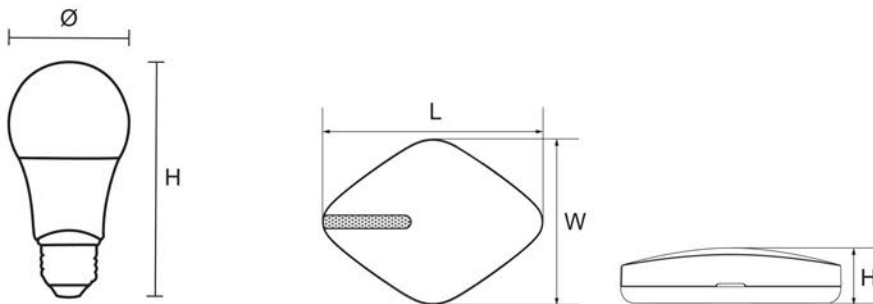

Application

Ideal for residential, office, parking lots, industry factory.

Luminaire Product Description

Mounting	E27/B22
Power Supply	220-240V 50/60Hz
Operating Temperature	40°C
Power Factor	0.7
Accessories	Zigbee Gateway
Life Cycle	25,000hrs

Optics

Diffuser Material	Acrylic
Diffuser Pattern	Frosted
Beam Angle	240°

Control

Wireless Control	App Control
------------------	-------------

Dimension

Order information

Connected A60

Model No.	Dimension (LxWxH) (mm)	Nominal System Power (Watt)	Nominal System Lumen Output (lm)	Nominal System Efficacy (lm/W)	*Control
RLASJRGBW10W65ZZ	120x60	10	806	81	Local Control/Remote Control