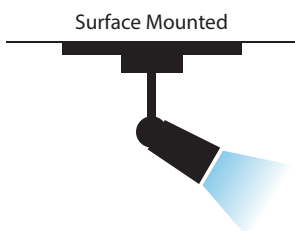

COMET LED

SL 270 LED Track Spotlight Series

Features

Adjustable track spotlight providing great flexibility to directional lighting.

Applications

Ideal for commercial building, lobby, conventional hall, ballroom and concourse.

Optics

Diffuser Material	Clear PMMA
Beam Angle	15° / 24° / 36°

Optional Features / Accessories

Dali/1-10V Dimming Control
Track Rail - 1m/2m/3m

Mounting

Specifications

Model	SL 270 (5W)	SL 270 (9W)	SL 270 (14W)
Nominal Power	5.6W	9W	13.5W
	855 lm	1360 lm	1810 lm
Nominal System	900 lm	1430 lm	1905 lm
Lumen Output	925 lm	1475 lm	1960 lm
	935 lm	1490 lm	1980 lm

Note : Subject to +/- 1.5mm

*Other various types are available upon request.

Dimensions