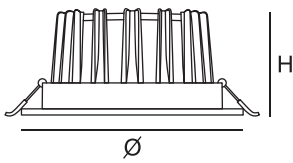

Housing Material Die-cast Aluminium

Ingress Protection IP20

Order Reference

Model	Size	Wattage
SL 271	2	3 19
	3	5 24
	4	9 27
	5	12 32
	6	14

Example :

Order Information

Model No.	Ø(mm)	H(mm)
SL 271.2 (3W)	68	36
SL 271.3 (5W)	85	40
SL 271.4 (9W)	110	57
SL 271.4 (12W)	110	57
SL 271.5 (14W)	135	71
SL 271.5 (19W)	135	71
SL 271.6 (24W)	160	75
SL 271.6 (27W)	160	75
SL 271.6 (32W)	160	75

Note : Subject to +/- 1.5mm

*Other various types are available upon request.

Dimensions

- SL 271.2 (3W) - 55mm
- SL 271.3 (5W) - 75mm
- SL 271.4 (9W) - 95mm
- SL 271.4 (12W) - 95mm
- SL 271.5 (14W) - 120mm
- SL 271.5 (19W) - 120mm
- SL 271.6 (24W) - 140mm
- SL 271.6 (27W) - 140mm
- SL 271.6 (32W) - 140mm