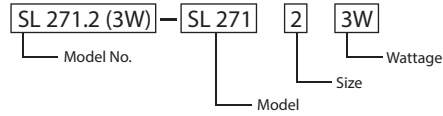

Housing Material Die-cast Aluminium

Ingress Protection IP20

Order Reference

Model	Size	Wattage
SL 271	2	3 19
	3	5 24
	4	9 27
	5	12 32
	6	14

Example :

Order Information

Model No.	Ø(mm)	H(mm)
SL 271.2 (3W)	68	36
SL 271.3 (5W)	85	40
SL 271.4 (9W)	110	57
SL 271.4 (12W)	110	57
SL 271.5 (14W)	135	71
SL 271.5 (19W)	135	71
SL 271.6 (24W)	160	75
SL 271.6 (27W)	160	75
SL 271.6 (32W)	160	75

Note : Subject to +/- 1.5mm

*Other various types are available upon request.

Dimensions

- SL 271.2 (3W) - 55mm
- SL 271.3 (5W) - 75mm
- SL 271.4 (9W) - 95mm
- SL 271.4 (12W) - 95mm
- SL 271.5 (14W) - 120mm
- SL 271.5 (19W) - 120mm
- SL 271.6 (24W) - 140mm
- SL 271.6 (27W) - 140mm
- SL 271.6 (32W) - 140mm