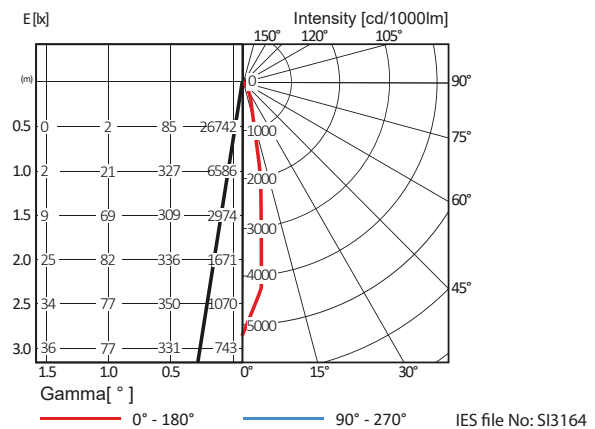

Optics

Reflector Material	Aluminium
Diffuser Material	PMMA Lens
Beam Angle	15° / 24° / 36° degree

Optional Features / Accessories

Dali/1-10V Dimming Control

Mounting

Lighting Data

Specifications

Model	SL 271.2 (3W)	SL 271.3 (5W)	SL 271.4 (9W)
Nominal Power	3.5W	5.6W	9.4W
	520 lm	750 lm	1165 lm
Nominal System	545 lm	790 lm	1230 lm
Lumen Output	560 lm	815 lm	1265 lm
	565 lm	825 lm	1275 lm

Nominal System	161 lm/W	151 lm/W	135 lm/W
Efficacy	169 lm/W	159 lm/W	142 lm/W
	173 lm/W	164 lm/W	147 lm/W
	175 lm/W	166 lm/W	148 lm/W

Model	SL 271.4 (12W)	SL 271.5 (14W)	SL 271.5 (19W)
Nominal Power	11.5W	13.5W	18.5W
	1590 lm	1810 lm	2730 lm
Nominal System	1675 lm	1905 lm	2875 lm
Lumen Output	1725 lm	1960 lm	2960 lm
	1740 lm	1980 lm	2990 lm

Nominal System	152 lm/W	147 lm/W	162 lm/W
Efficacy	161 lm/W	154 lm/W	171 lm/W
	165 lm/W	159 lm/W	176 lm/W
	167 lm/W	161 lm/W	178 lm/W

Model	SL 271.6 (24W)	SL 271.6 (27W)	SL 271.6 (32W)
Nominal Power	22.5W	26.5W	30.7W
	3185 lm	3615 lm	4010 lm
Nominal System	3355 lm	3805 lm	4220 lm
Lumen Output	3455 lm	3915 lm	4345 lm
	3485 lm	3955 lm	4390 lm

Note : Subject to +/- 1.5mm

*Other various types are available upon request.

Dimensions

- SL 271.2 (3W) - 55mm
- SL 271.3 (5W) - 75mm
- SL 271.4 (9W) - 95mm
- SL 271.4 (12W) - 95mm
- SL 271.5 (14W) - 120mm
- SL 271.5 (19W) - 120mm
- SL 271.6 (24W) - 140mm
- SL 271.6 (27W) - 140mm
- SL 271.6 (32W) - 140mm