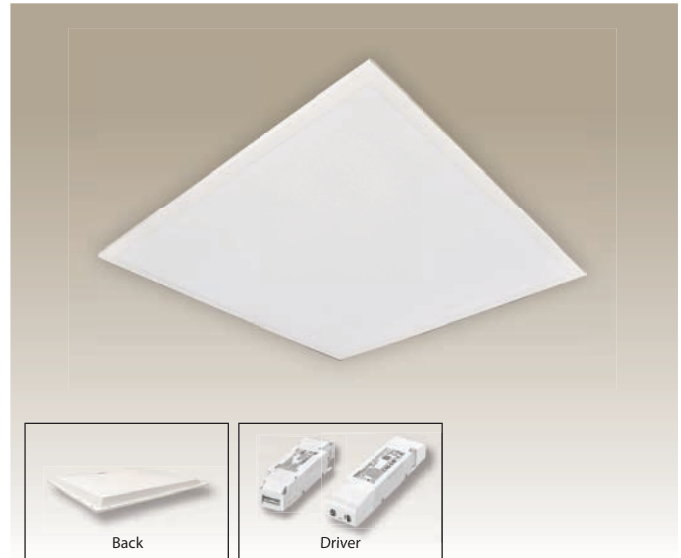

Optional Features / Accessories

CCT switch