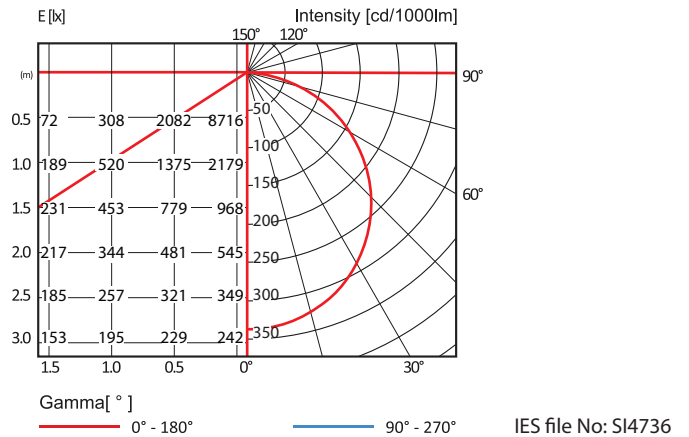

Lighting Data