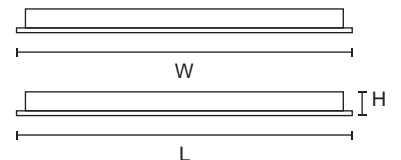

Dimensions

Order Information

Model No.	L(mm)	W(mm)	H(mm)
SP 101.40 (2x2)	600	600	30
SP 101.40 (1x4)	1210	300	30
SP 101.60 (2x4)	1210	600	30

Note : Subject to +/- 1.5mm

*Other various types are available upon request
** Metric size available upon request